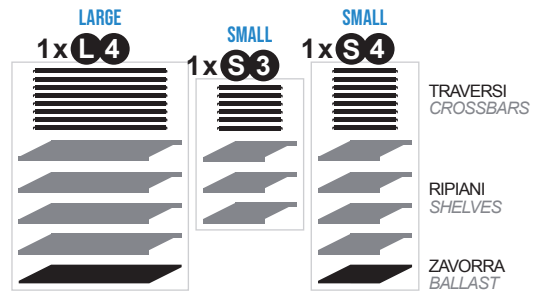

QUADRA 3 LSS

172 cm

33 cm

115 cm

140,5 kg

143,0 kg

0,080 cbm

5 pcs

NO VITI
NO SCREWS