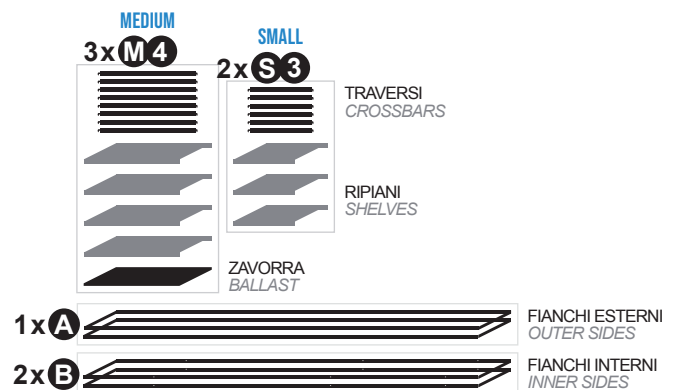

33 cm

186 cm

218,5 kg

222,0 kg

0,124 cbm

7 pcs

NO VITI
NO SCREWS

QUADRA 5 LSMSL