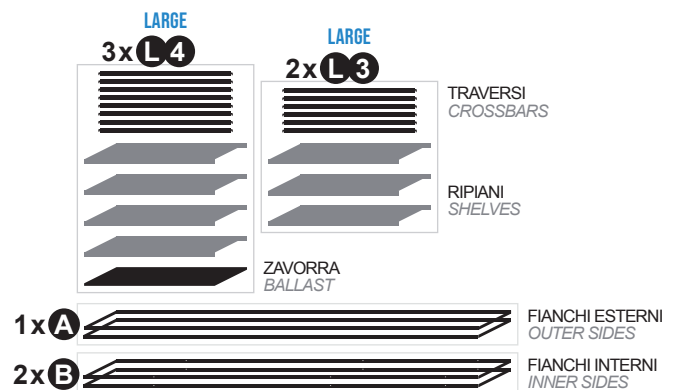

QUADRA 5 LLLLL

172 cm

33 cm

291 cm

282,5 kg

286,0 kg

0,164 cbm

7 pcs

NO VITI
NO SCREWS