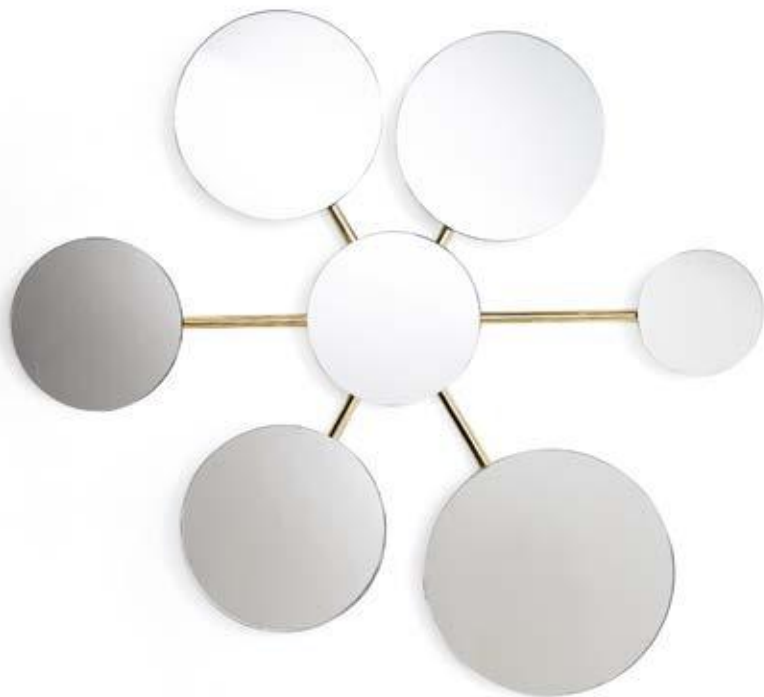

mosaico

design area44

bookcase mosaico | 42x180 h184 cm

planetario

design area44

mirror planetario | 93x105 cm

frame

design area44

mirror frame

hexagon
80x56
cm

diamond
90x42
cm

triangle
82x73
cm

globe
d80
cm

IMPRONTE
Collection

choose...

1 top shape